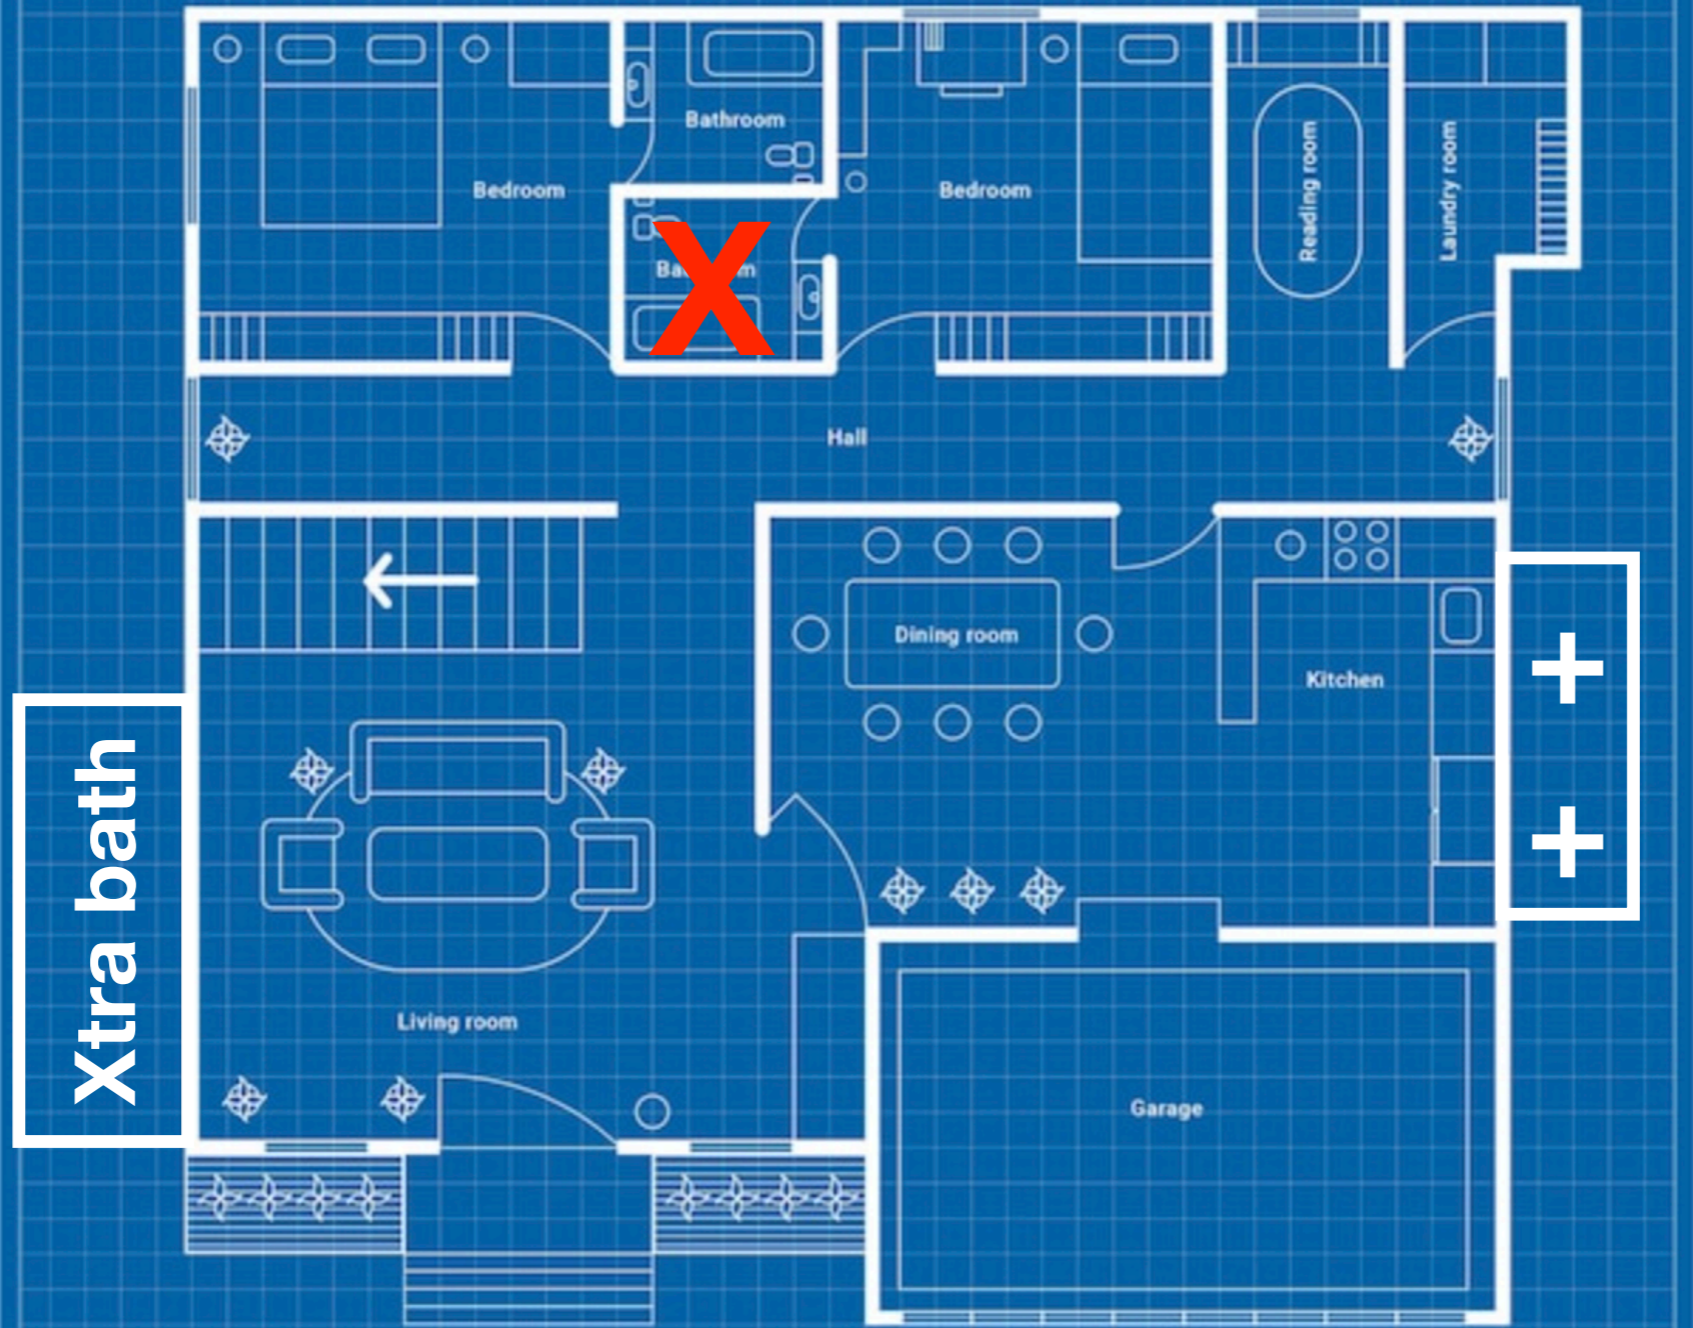

“blueprint”

designed by  freepik

The DIVINE “*Blueprint*”

Synonym - “*pattern*” “*plan*” Ex 25:9,40

- ***Specific* - Ex 25:10** one “ark” of “acacia wood”
- ***Generic* - Ex 25:12** diameter of “rings”
Ex 25:13 length of poles
- ***Expedient* - Ex 36:1,8** tools to build

**Note: Something other than that specified NOT
“authorized expedient”! Ex 25:14; Num 4:15;
7:9 - 1Chr chps 13,15!**

House *“Blueprint”*

Synonym - *“pattern”* *“plan”* Ex 25:9,40

- *Specific* - size of house; # of bedrooms, baths
- *Generic* - brand of insulation
 - vert. / horizontal locking door knobs
- *Expedient* - tools to build

Note: Something *other than that specified* **NOT**
“authorized expedient”! **addl bedroom, bath**
e.g. ...

“blueprint”

designed by freepik

The DIVINE *“Blueprint”*

- Family - **Gen 2; Mt 19:3-6; Eph 5:22f**
- Duty to God & man - **Mt 22:35-40**
- Salvation - **Ac 2:36,38; Rom 6:17-18**
- Church - **2Tim 1:13; 1Co 4:17** (*indiv.; collec.*)