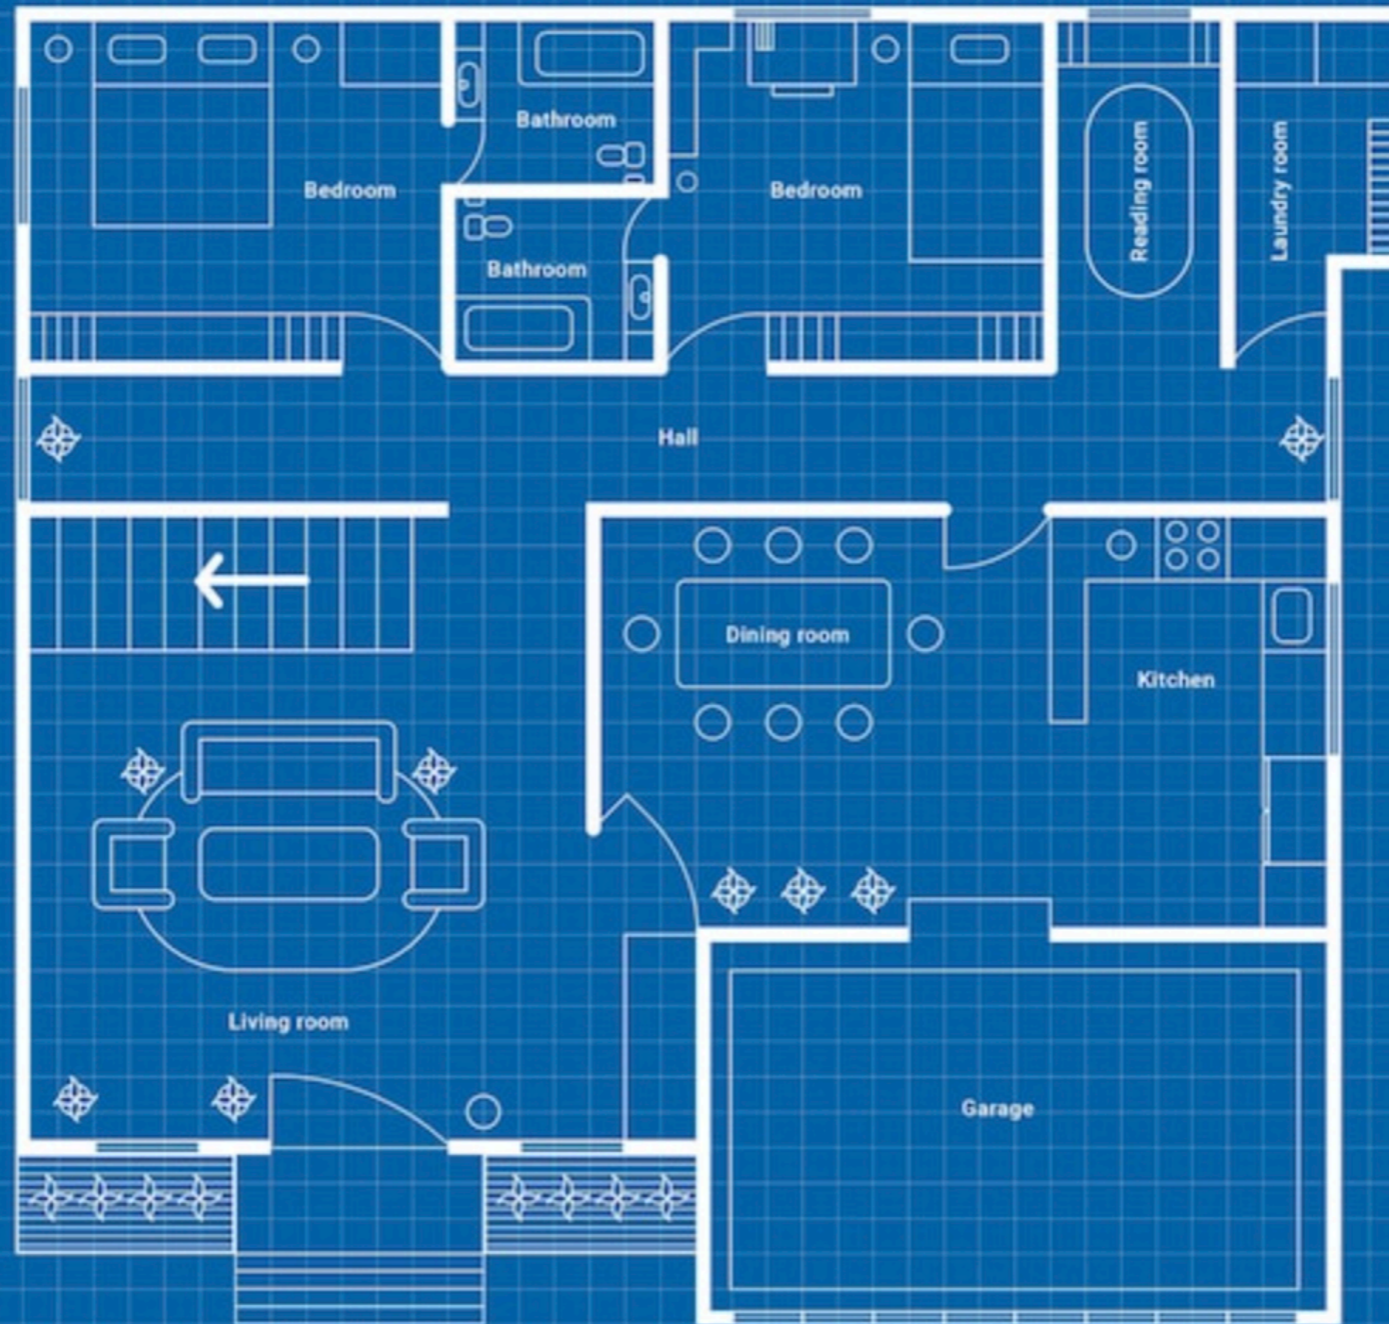

“blueprint”

designed by  freepik

The DIVINE “*Blueprint*”

Synonym - “*pattern*” “*plan*” Ex 25:9,40

- ***Specific* - Ex 25:10** one “ark” of “acacia wood”
- ***Generic* - Ex 25:12** diameter of “rings”
Ex 25:13 length of poles
- ***Expedient* - Ex 36:1,8** tools to build

**Note: Something other than that specified NOT
“authorized expedient”! Ex 25:14; Num 4:15;
7:9 - 1Chr chps 13,15!**

House *“Blueprint”*

Synonym - *“pattern”* *“plan”* Ex 25:9,40

- *Specific* - size of house; # of bedrooms, baths
- *Generic* - brand of insulation
 - vert. / horizontal locking door knobs
- *Expedient* - tools to build

Note: Something *other than that specified* **NOT**
“authorized expedient”! **addl bedroom, bath**
e.g. ...

“blueprint”

designed by freepik

The DIVINE *“Blueprint”*

- Family - **Gen 2; Mt 19:3-6; Eph 5:22f**
- Duty to God & man - **Mt 22:35-40**
- Salvation - **Ac 2:36,38; Rom 6:17-18**
- Church - **2Tim 1:13; 1Co 4:17** (*indiv.; collec.*)